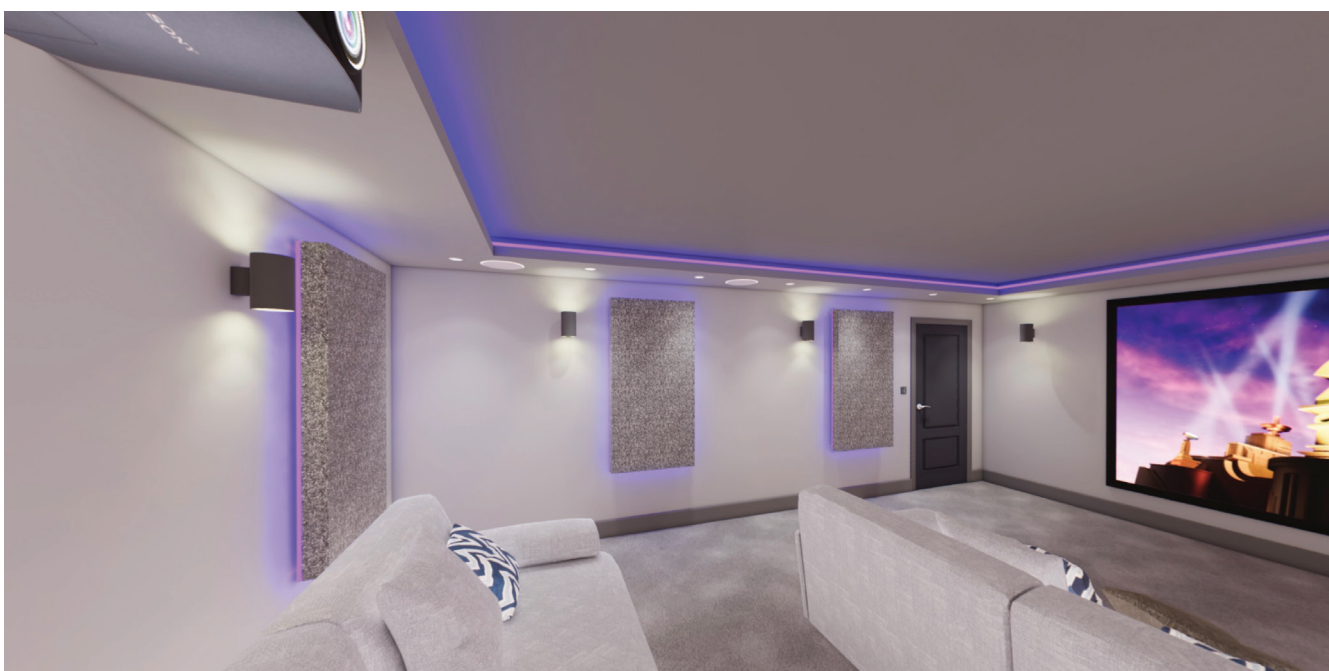

Includes 126" projector screen, halo frames and Coffered Ceiling with LED Details and a Dolby 7.2.4 surround sound.

To view Design 8, scan the QR codes below with your phone camera. Or click the link below.

<https://qrco.de/bdVVqM>