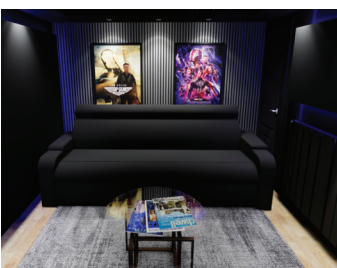

Cinema Design 12

Page 27