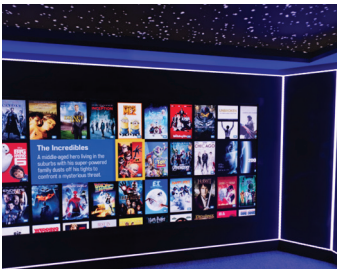

Cinema Design 2

Page 7