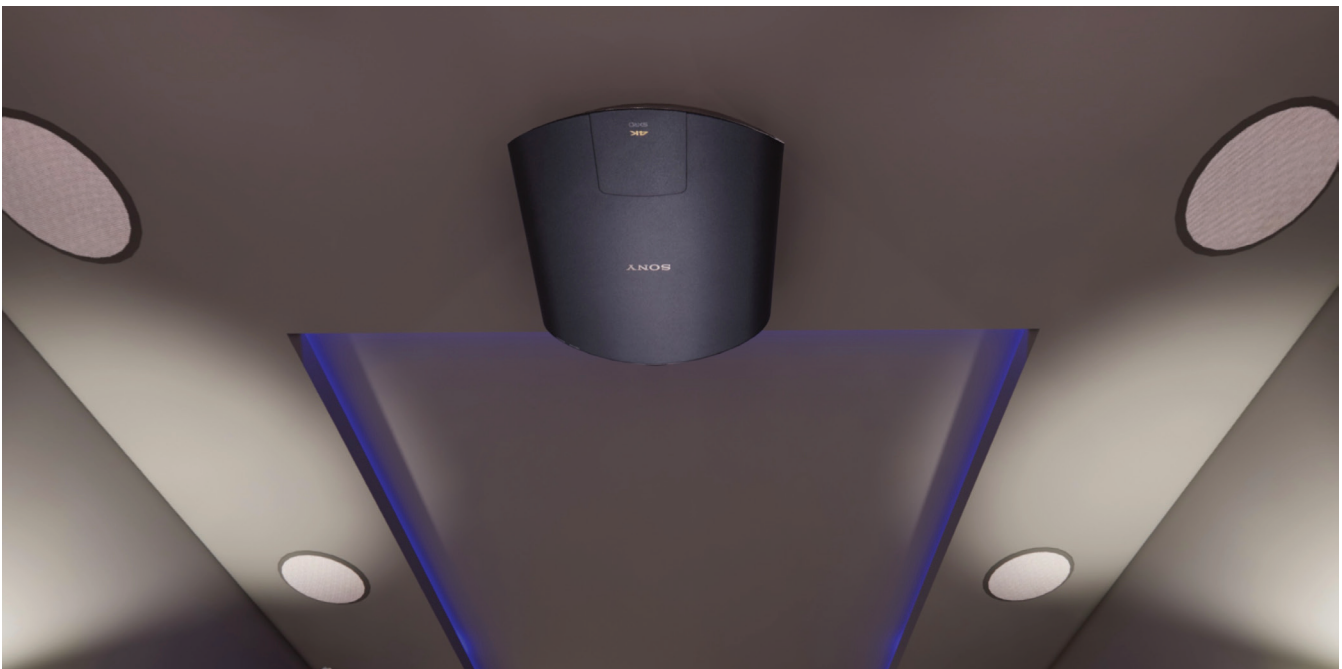

To view Design 5, scan the QR codes below with your phone camera. Or click the links below.

<https://qrco.de/bdVVc8>

<https://qrco.de/bdVVcs>

*View
From Door*

*View
From Screen*

A home cinema room featuring a large screen displaying the 20th Century Fox logo. The room has a blue LED ceiling, a white ottoman, and a grey shag rug. The text "CINEMA DESIGN 6" is overlaid in white.

CINEMA DESIGN 6

Includes 96" projector screen and ceiling coffer illuminated by LED's and a projector on a bracket at the back of the room and a Dolby 5.2.2 surround sound.

To view Design 6, scan the QR codes below with your phone camera. Or click the links below.