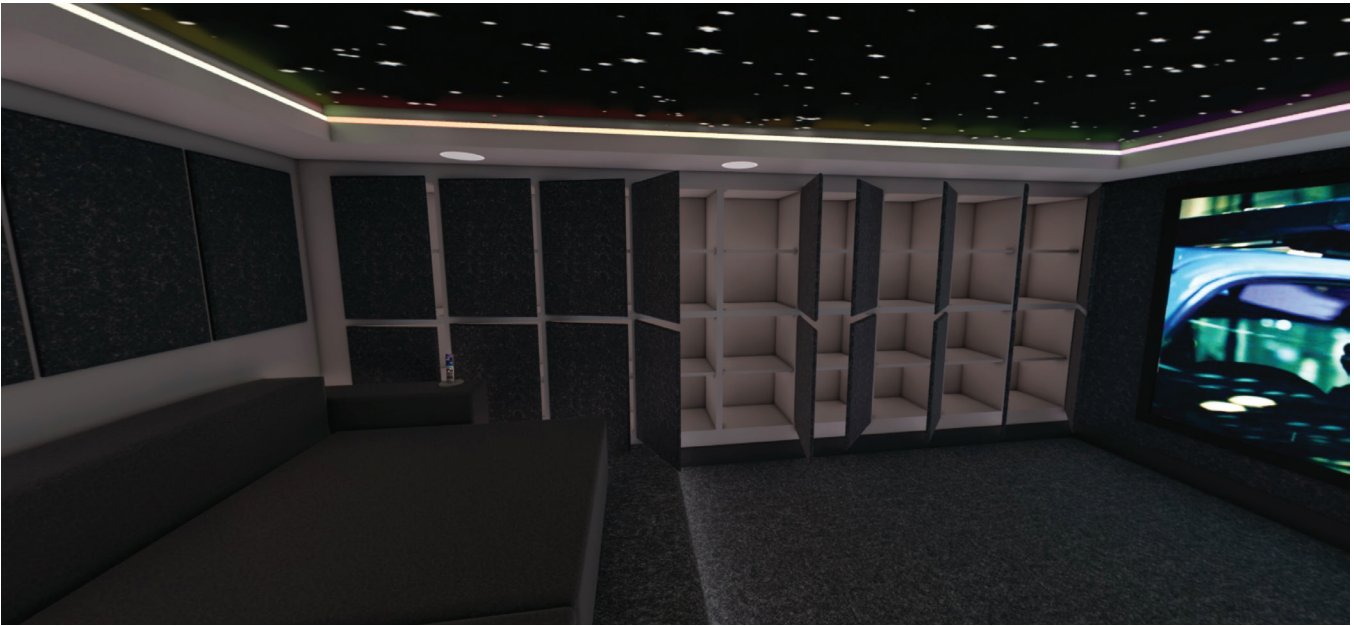

CINEMA DESIGN 1

Includes two curtains along each wall a 126” projector screen and a Future Automation lift to house the projector. Starlight ceiling and a Dolby 7.2.4 surround sound.

To view Design 1, scan the QR codes below with your phone camera or click the link below.

<https://qrco.de/bdVW31>

A photograph of a cinema interior. The ceiling is black with numerous small, white, star-like lights. A large screen at the front of the room displays a vibrant, colorful scene, possibly a game or a movie, featuring a character in a yellow and white outfit. The walls are dark, and the floor is covered in a dark, textured carpet. The overall atmosphere is that of a modern, immersive cinema.

CINEMA DESIGN 12

Includes 86" 4K LG TV, Custom Width Soundbar. The interior design includes Wooden paneling on the front and rear wall, Coffered ceiling with LED detail, starlight ceiling, and halo wall panels. Also includes cinema seating.

To view Design 12 scan the QR codes below with your phone camera. Or click the links below.

<https://qrco.de/bdVW8c>

<https://qrco.de/bdVWA1>

*View
From Screen*

*View
From Sofa*

CINEMA RENDERS

2023 Brochure