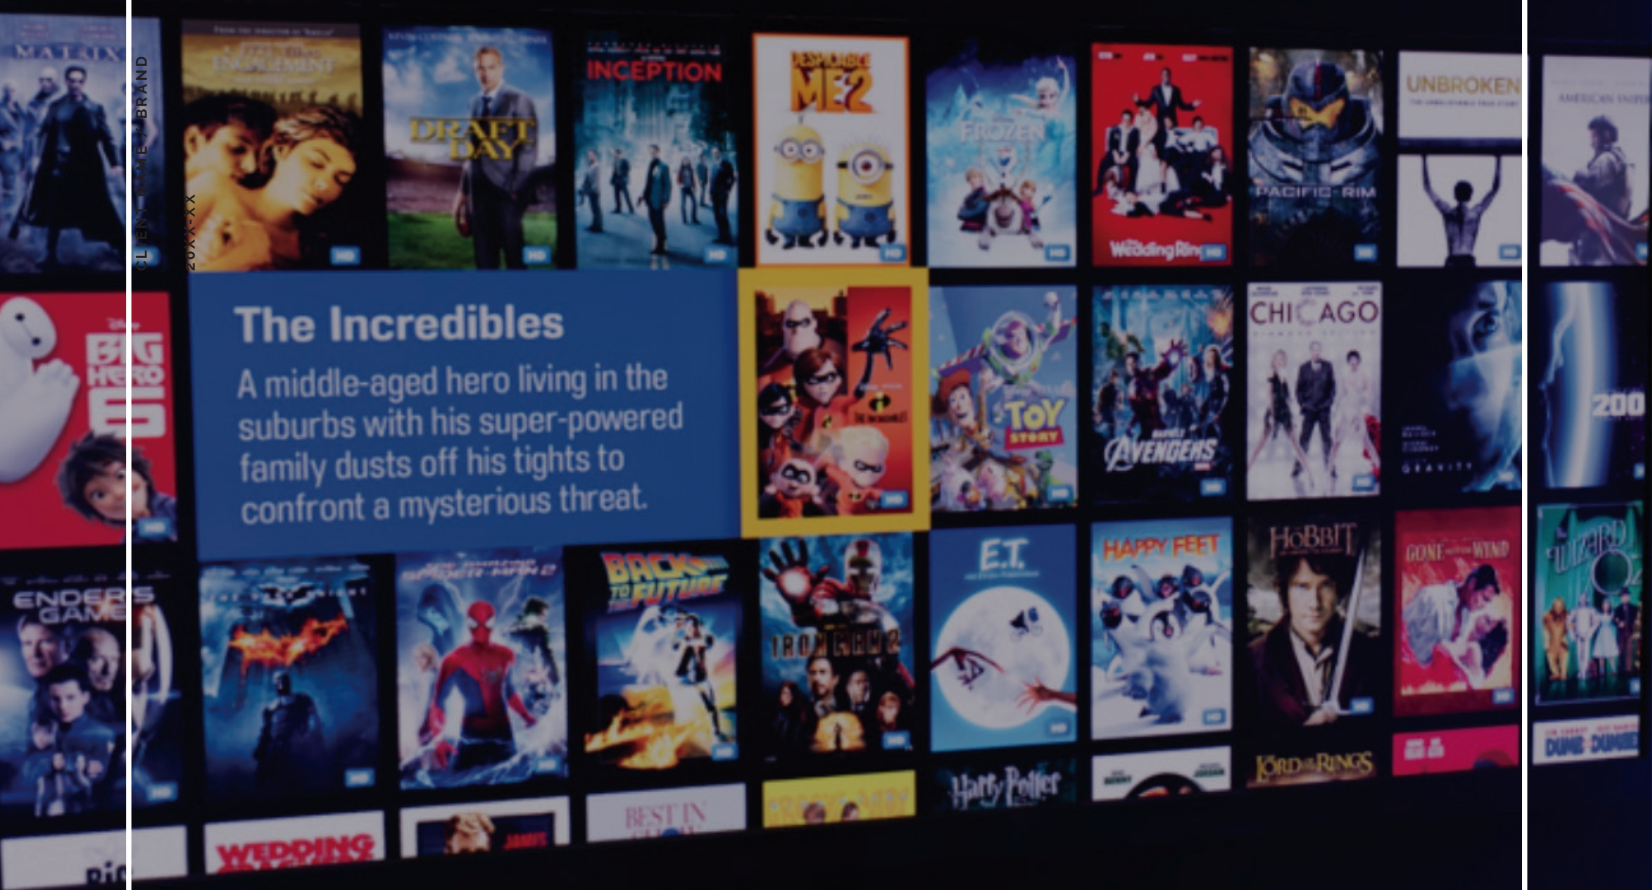

CINEMA DESIGN 1

Includes two curtains along each wall a 126” projector screen and a Future Automation lift to house the projector. Starlight ceiling and a Dolby 7.2.4 surround sound.

To view Design 1, scan the QR codes below with your phone camera or click the link below.

<https://qrco.de/bdTN97>

CINEMA DESIGN 2

The Incredibles

A middle-aged hero living in the suburbs with his super-powered family dusts off his tights to confront a mysterious threat.

Includes full fabric system with LED detail in between each panel a 126" projector screen and a projector on a bracket at the back of the room. Starlight ceiling and a Dolby 7.2.4 surround sound.

To view Design 3, scan the QR codes below with your phone camera. Or click the link below.

<https://qrco.de/bdVVVS>

A large cinema screen in a dark room displays a man in a light-colored jacket driving a car. The man is looking forward with a serious expression. The room has dark, paneled walls and a dark carpet. In the foreground, the back of a brown leather seat is visible.