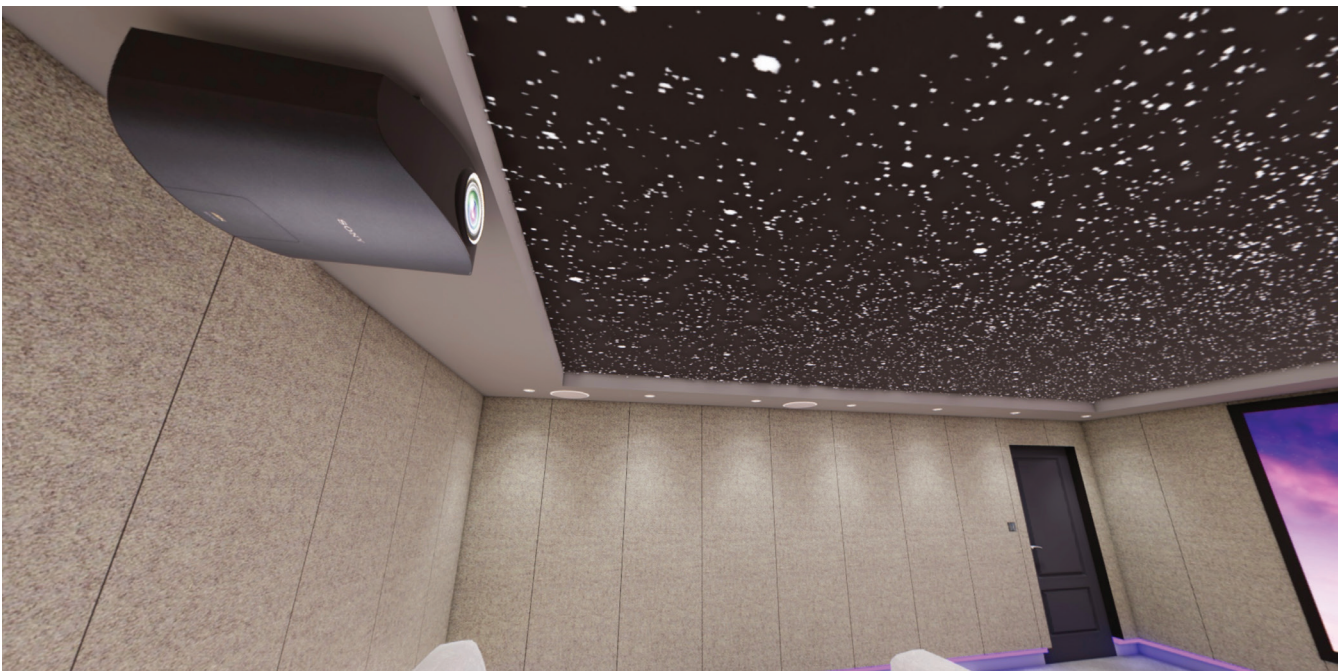

Includes 126" projector screen, Full fabric walls with bottom LED details and Coffered Ceiling with LED Details, Starlight Ceiling, and a Dolby 7.2.4 surround sound.

To view Design 10, scan the QR codes below with your phone camera. Or click the link below.

<https://qrco.de/bdVW31>